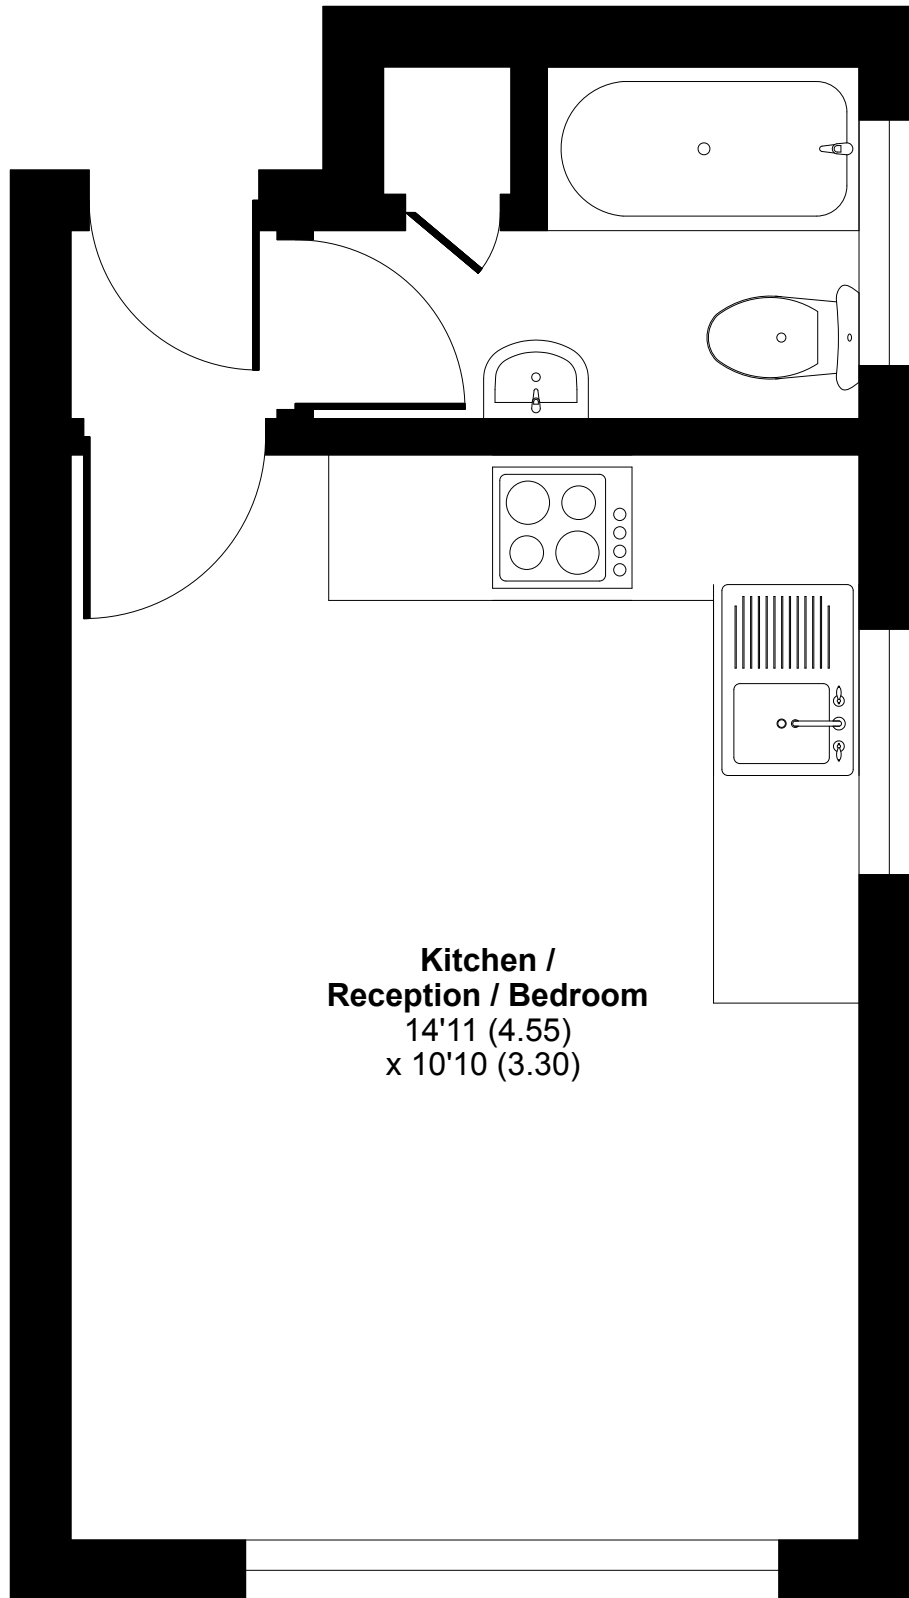

# Essex Road, Dartford, DA1

Approximate Area = 210 sq ft / 20 sq m

For identification only - Not to scale

**Kitchen /  
Reception / Bedroom**  
14'11 (4.55)  
x 10'10 (3.30)

**FIRST FLOOR**